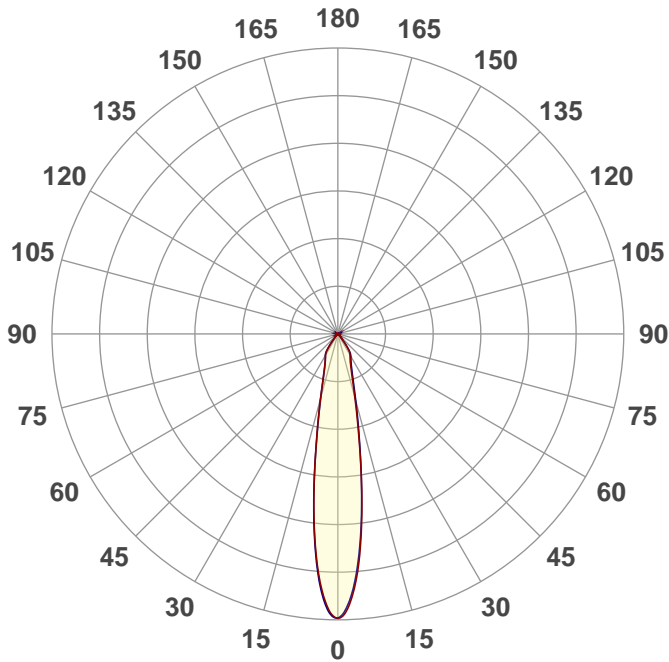

Light efficiency:

Light quality:

Color temperature:

Output: 560 lm
Peak: 2509 cd
Power: 6,9 W
PF: 1,0

Voltage: 24,0 V
 Current: 0,288 A
 Frequency: 0 Hz

Product name:
026966 MAG-SPOT-45-R85-7W
Warm3000 (BK, 24 deg, 24V)

Date and time:
05.12.2019 13:19:43

Description:
Flickering index: 0%

Color rendering index:

CRI	CRI R9	TM30 Rf	TM30 Rg	CQS
93,3	68,8	89,8	100,7	89,9

Radiation angle:

Beam angle 50%	Field angle 10%	Cutoff angle 2,5%
22,1°	52,7°	76,5°

CIE 1931
 x: 0,440
 y: 0,400

Spectral power distribution